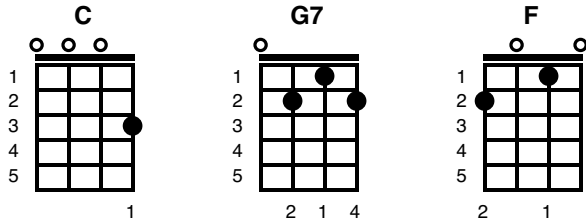

I'll Tell Me Ma

Key of C

Chorus:

C
I'll tell me ma when I go home
G7 **C**
the boys won't leave the girls alone

They pulled my hair and they stole my comb

G7 **C**
Well that's all right 'til I go home

F
She is handsome. She is pretty

C **G7**
She is the Belle of Belfast city

C **F ///**
She is a courtin' one two three

C **G7** **C**
Please won't you tell me - who is she?

Verse 1:

Albert Mooney says he loves her

G7 **C**
All the boys are fightin' for her

They knock at the door and they ring at the bell

G7 **C**
saying "Oh, my true love, are you well?"

F
Out she comes as white as snow

C G7
rings on her fingers and bells on her toes
C F
Old Johnny Murray says she'll die
C G7 C
If she doesn't get the fella with the roving eye

C F ///
She is a courtin' one two three

C G7 C
Please won't you tell me - who is she?

Verse 2:

Let the wind and the rain and the hail blow high

G7 C
and the snow comes a'tumbling from the sky

She's as nice as an apple pie